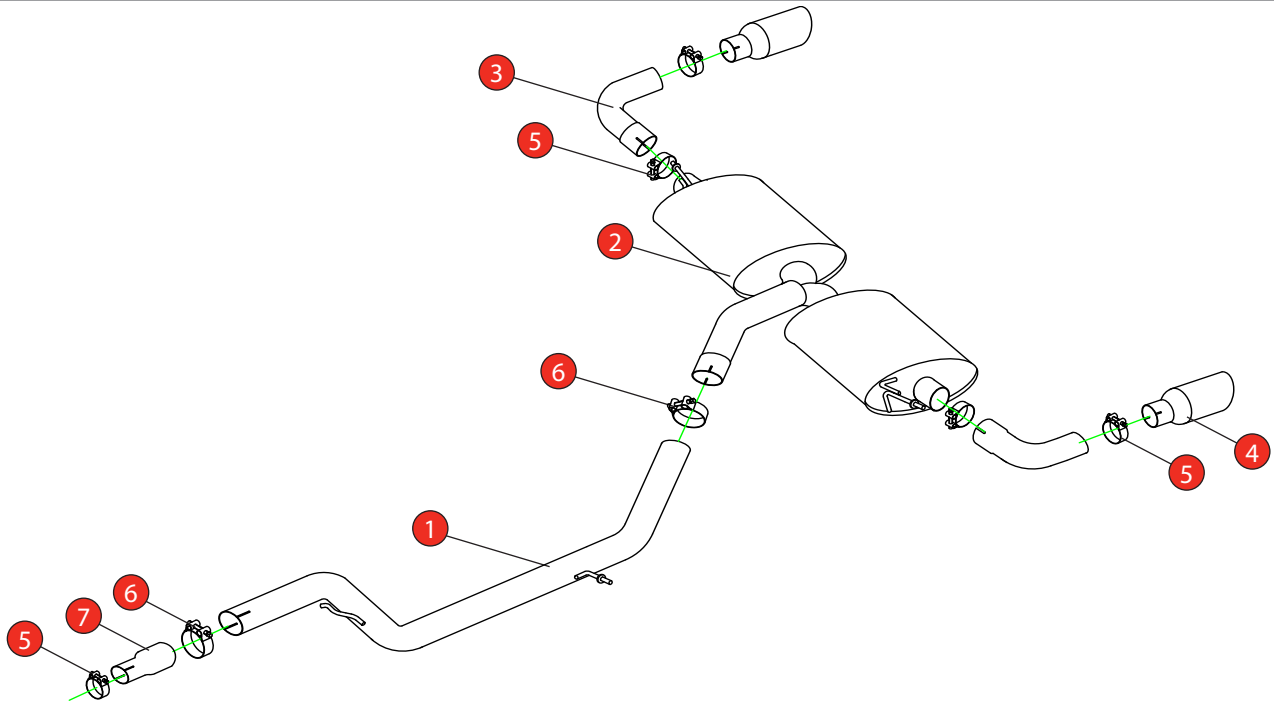

<b>Car</b>	Volkswagen Golf 6 GTi & Edition 35	<b>Part No.</b>	SVWS036
<b>Year</b>	2009-2013	<b>Fit Kits</b>	270FK
<b>Notes</b>	Where not supplied use original fittings	<b>Features</b>	Pipe Diameter:- 76mm

Estimated Fitting Time: 60 Minutes

NO.	PART NO.	DESCRIPTION	QTY
1	590VW	Non-resonated Centre Section	1
2	747VW	Rear Silencer	1
3	691BM	Trim Connecting Pipe	2
4	Z023.10061	Ø100mm Polished Daytona Trim	2
<b>Fit Kit</b>			
5	Z016.10064	63-68mm H/D Clamp	5
6	Z016.10062	76.2mm H/D Clamp	2
7	AD46	Adaptor (USE TO FIT TO O.E SYSTEM)	1

E-MARK	N/A
DATE	24/03/2022
ISSUE	05
AUTHORISED	S Shipley

**NOTE:** ENSURE SCORPION SYSTEM IS CLEAR OF MOVING PARTS AND ALL ORIGINAL FUNCTIONS WORK CORRECTLY.

STAY CONNECTED TO RED POWER.